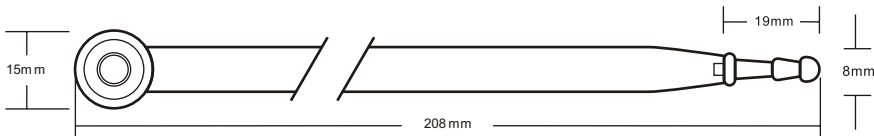

• **PACKING**
1000pcs into a carton
Measure: 380*225*190mm
Gross weight: 3.5 kgs
Net weight: 3 kgs

◆ Model number **HS013**

21.5mm