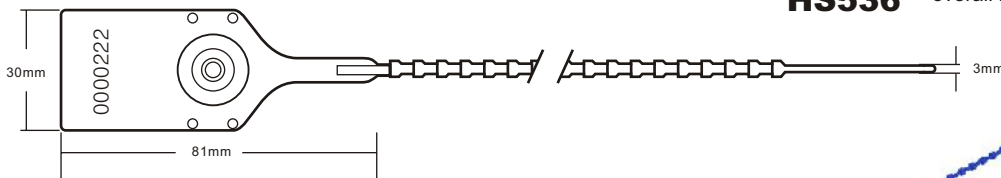

# LABELPRINT

- ◆ Model number **HS03026** overall length: 260mm
- HS03032** overall length: 320mm
- HS03038** overall length: 380mm

• **PACKING**  
 1000pcs into a carton.  
 Measure: 290\*190\*400mm  
 Gross weight: 3.5kgs  
 Net weight: 3.0kgs

- ◆ Model number **HS036** overall length: 305mm
- HS136** overall length: 380mm
- HS536** overall length: 580mm

• **PACKING**  
 1000pcs into a carton.  
 Measure: 390\*185\*400mm  
 Gross weight: 5 kgs  
 Net weight: 4.2 kgs

# LABELPRINT

◆ Model number **HS4035** overall length: 350mm  
**HS4045** overall length: 450mm

• **PACKING**  
1000pcs into a carton.  
Measure: 455\*190\*360mm  
Gross weight: 5 kgs  
Net weight: 4.2 kgs

# LABELPRINT

◆ Model number **HS038** overall length: 430mm  
**HS138** overall length: 380mm  
**HS3826** overall length: 260mm

• **PACKING**  
 1000pcs into a carton  
 Measure: 390\*180\*330mm  
 Gross weight: 4.5 kgs  
 Net weight: 4.0 kgs