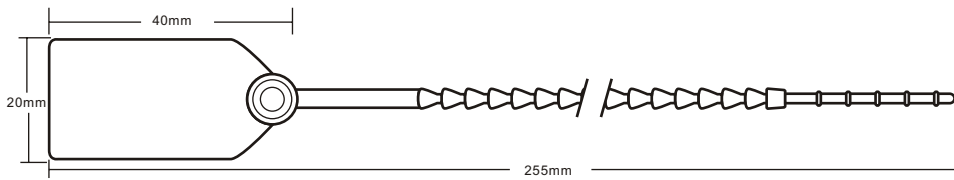

◆ Model number **HS059**

• **PACKING**
1000pcs into a carton.
Measure: 390*185*400mm
Gross weight: 5 kgs
Net weight: 4.2 kgs