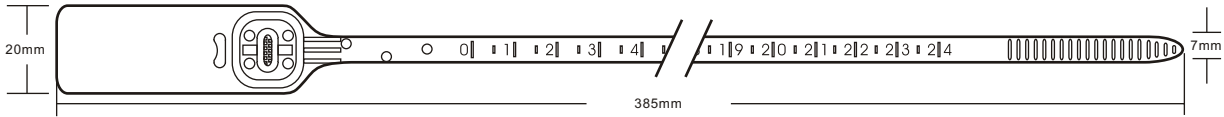

# LABELPRINT

Model number **HS006**

- **PACKING**  
500pcs into a carton  
Measure: 375\*235\*180mm  
Gross weight: 10 kgs  
Net weight: 9 kgs

◆ Model number **HS042**

- **PACKING**  
1000pcs into a carton  
Measure: 52\*20\*50mm  
Gross weight: 7.5 kgs  
Net weight: 6.8 kgs

# LABELPRINT

◆ Model number **HS035**

• **PACKING**  
 1000pcs into a carton  
 Measure: 415\*130\*450mm  
 Gross weight: 5.5 kgs  
 Net weight: 5 kgs

◆ Model number **HS037**

• **PACKING**  
 1000pcs into a carton  
 Measure: 435\*240\*340mm  
 Gross weight: 6.5 kgs  
 Net weight: 5.5 kgs

# LABELPRINT

- ◆ Model number **HS03026** overall length: 260mm
- HS03032** overall length: 320mm
- HS03038** overall length: 380mm

• **PACKING**  
 1000pcs into a carton.  
 Measure: 290\*190\*400mm  
 Gross weight: 3.5kgs  
 Net weight: 3.0kgs

- ◆ Model number **HS036** overall length: 305mm
- HS136** overall length: 380mm
- HS536** overall length: 580mm

• **PACKING**  
 1000pcs into a carton.  
 Measure: 390\*185\*400mm  
 Gross weight: 5 kgs  
 Net weight: 4.2 kgs