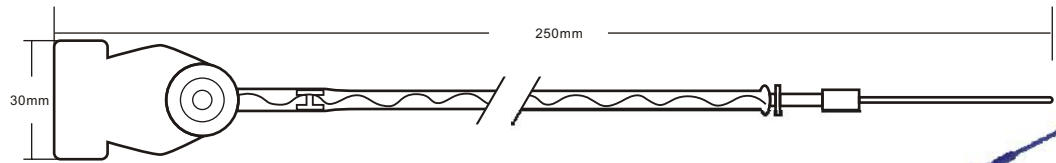

◆ Model number **HS041**

• **PACKING**
1000pcs into a carton
Measure: 310*190*420mm
Gross weight: 4.5 kgs
Net weight: 4 kgs