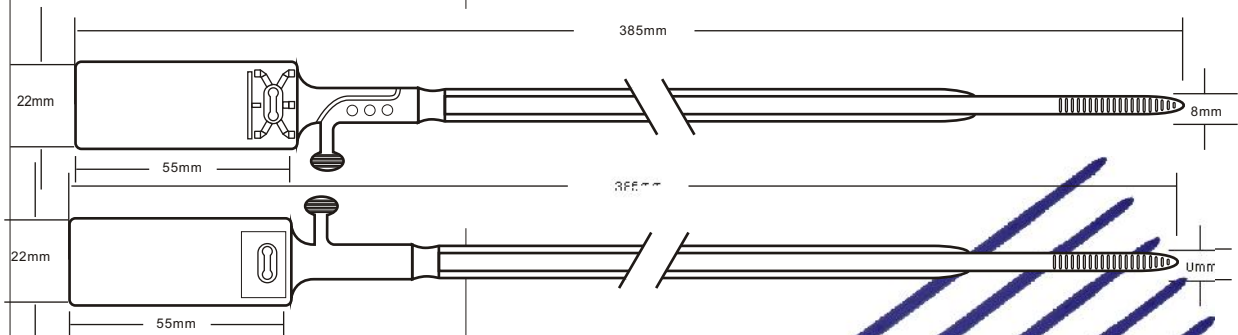

# LABELPRINT

◆ Model number **HS035**

• **PACKING**  
 1000pcs into a carton  
 Measure: 415\*130\*450mm  
 Gross weight: 5.5 kgs  
 Net weight: 5 kgs

◆ Model number **HS037**

• **PACKING**  
 1000pcs into a carton  
 Measure: 435\*240\*340mm  
 Gross weight: 6.5 kgs  
 Net weight: 5.5 kgs

# LABELPRINT

- ◆ Model number **HS03026** overall length: 260mm
- HS03032** overall length: 320mm
- HS03038** overall length: 380mm

• **PACKING**  
 1000pcs into a carton.  
 Measure: 290\*190\*400mm  
 Gross weight: 3.5kgs  
 Net weight: 3.0kgs

- ◆ Model number **HS036** overall length: 305mm
- HS136** overall length: 380mm
- HS536** overall length: 580mm

• **PACKING**  
 1000pcs into a carton.  
 Measure: 390\*185\*400mm  
 Gross weight: 5 kgs  
 Net weight: 4.2 kgs

# LABELPRINT

◆ Model number **HS4035** overall length: 350mm  
**HS4045** overall length: 450mm

• **PACKING**  
1000pcs into a carton.  
Measure: 455\*190\*360mm  
Gross weight: 5 kgs  
Net weight: 4.2 kgs