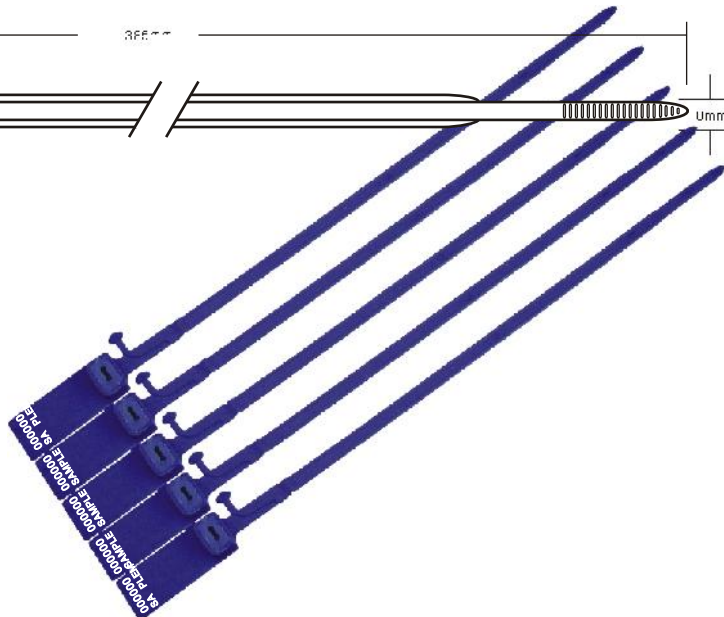

# LABELPRINT

◆ Model number **HS035**

• **PACKING**  
 1000pcs into a carton  
 Measure: 415\*130\*450mm  
 Gross weight: 5.5 kgs  
 Net weight: 5 kgs

◆ Model number **HS037**

• **PACKING**  
 1000pcs into a carton  
 Measure: 435\*240\*340mm  
 Gross weight: 6.5 kgs  
 Net weight: 5.5 kgs

# LABELPRINT

- ◆ Model number **HS03026** overall length: 260mm
- HS03032** overall length: 320mm
- HS03038** overall length: 380mm

• **PACKING**  
 1000pcs into a carton.  
 Measure: 290\*190\*400mm  
 Gross weight: 3.5kgs  
 Net weight: 3.0kgs

- ◆ Model number **HS036** overall length: 305mm
- HS136** overall length: 380mm
- HS536** overall length: 580mm

• **PACKING**  
 1000pcs into a carton.  
 Measure: 390\*185\*400mm  
 Gross weight: 5 kgs  
 Net weight: 4.2 kgs

# LABELPRINT

◆ Model number **HS4035** overall length: 350mm  
**HS4045** overall length: 450mm

• **PACKING**  
1000pcs into a carton.  
Measure: 455\*190\*360mm  
Gross weight: 5 kgs  
Net weight: 4.2 kgs