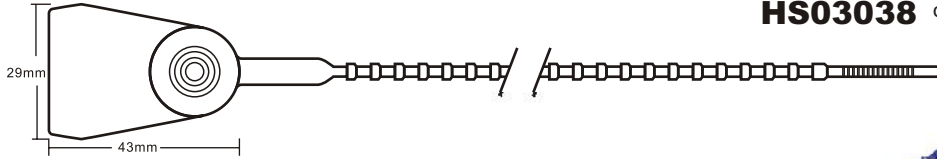

# LABELPRINT

◆ Model number **HS035**

• **PACKING**  
 1000pcs into a carton  
 Measure: 415\*130\*450mm  
 Gross weight: 5.5 kgs  
 Net weight: 5 kgs

◆ Model number **HS037**

• **PACKING**  
 1000pcs into a carton  
 Measure: 435\*240\*340mm  
 Gross weight: 6.5 kgs  
 Net weight: 5.5 kgs

# LABELPRINT

- ◆ Model number **HS03026** overall length: 260mm
- HS03032** overall length: 320mm
- HS03038** overall length: 380mm

• **PACKING**  
 1000pcs into a carton.  
 Measure: 290\*190\*400mm  
 Gross weight: 3.5kgs  
 Net weight: 3.0kgs

- ◆ Model number **HS036** overall length: 305mm
- HS136** overall length: 380mm
- HS536** overall length: 580mm

• **PACKING**  
 1000pcs into a carton.  
 Measure: 390\*185\*400mm  
 Gross weight: 5 kgs  
 Net weight: 4.2 kgs

# LABELPRINT

◆ Model number **HS4035** overall length: 350mm  
**HS4045** overall length: 450mm

• **PACKING**  
1000pcs into a carton.  
Measure: 455\*190\*360mm  
Gross weight: 5 kgs  
Net weight: 4.2 kgs