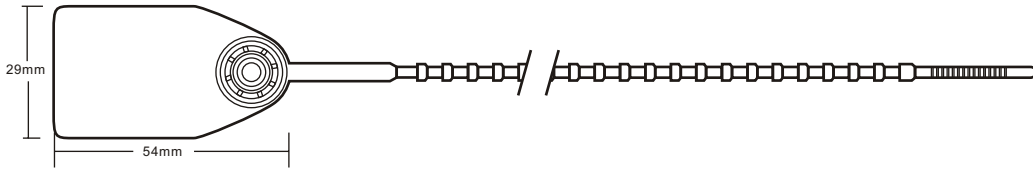

# LABELPRINT

- ◆ Model number **HS03026** overall length: 260mm
- HS03032** overall length: 320mm
- HS03038** overall length: 380mm

• **PACKING**  
 1000pcs into a carton.  
 Measure: 290\*190\*400mm  
 Gross weight: 3.5kgs  
 Net weight: 3.0kgs

- ◆ Model number **HS036** overall length: 305mm
- HS136** overall length: 380mm
- HS536** overall length: 580mm

• **PACKING**  
 1000pcs into a carton.  
 Measure: 390\*185\*400mm  
 Gross weight: 5 kgs  
 Net weight: 4.2 kgs

# LABELPRINT

◆ Model number **HS4035** overall length: 350mm  
**HS4045** overall length: 450mm

• **PACKING**  
1000pcs into a carton.  
Measure: 455\*190\*360mm  
Gross weight: 5 kgs  
Net weight: 4.2 kgs

# LABELPRINT

◆ Model number **HS038** overall length: 430mm  
**HS138** overall length: 380mm  
**HS3826** overall length: 260mm

• **PACKING**  
 1000pcs into a carton  
 Measure: 390\*180\*330mm  
 Gross weight: 4.5 kgs  
 Net weight: 4.0 kgs