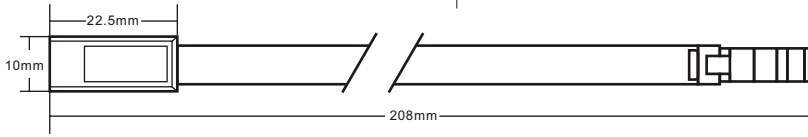

LABELPRINT

◆ Model number **HS007**