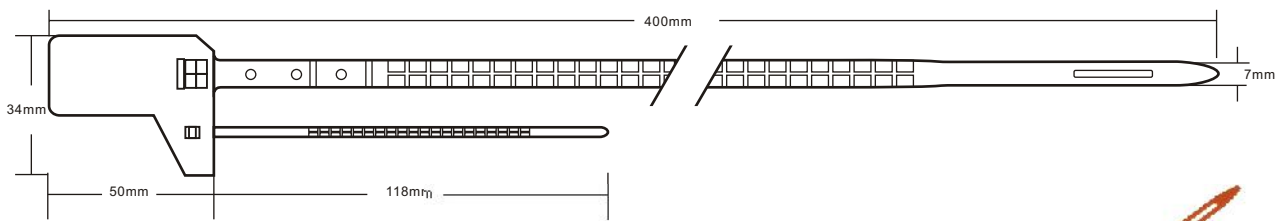

# LABELPRINT

Model number **HS006**

- **PACKING**  
500pcs into a carton  
Measure: 375\*235\*180mm  
Gross weight: 10 kgs  
Net weight: 9 kgs

◆ Model number **HS042**

- **PACKING**  
1000pcs into a carton  
Measure: 52\*20\*50mm  
Gross weight: 7.5 kgs  
Net weight: 6.8 kgs

# LABELPRINT

- ◆ Model number **HS03026** overall length: 260mm
- HS03032** overall length: 320mm
- HS03038** overall length: 380mm

• **PACKING**  
 1000pcs into a carton.  
 Measure: 290\*190\*400mm  
 Gross weight: 3.5kgs  
 Net weight: 3.0kgs

- ◆ Model number **HS036** overall length: 305mm
- HS136** overall length: 380mm
- HS536** overall length: 580mm

• **PACKING**  
 1000pcs into a carton.  
 Measure: 390\*185\*400mm  
 Gross weight: 5 kgs  
 Net weight: 4.2 kgs

# LABELPRINT

◆ Model number **HS4035** overall length: 350mm  
**HS4045** overall length: 450mm

• **PACKING**  
1000pcs into a carton.  
Measure: 455\*190\*360mm  
Gross weight: 5 kgs  
Net weight: 4.2 kgs