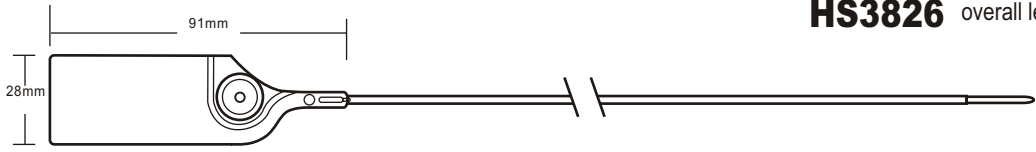

- ◆ Model number **HS036** overall length: 305mm
- HS136** overall length: 380mm
- HS536** overall length: 580mm

• **PACKING**  
 1000pcs into a carton.  
 Measure: 390\*185\*400mm  
 Gross weight: 5 kgs  
 Net weight: 4.2 kgs

# LABELPRINT

◆ Model number **HS4035** overall length: 350mm  
**HS4045** overall length: 450mm

• **PACKING**  
1000pcs into a carton.  
Measure: 455\*190\*360mm  
Gross weight: 5 kgs  
Net weight: 4.2 kgs

◆ Model number **HS059**

• **PACKING**  
1000pcs into a carton.  
Measure: 390\*185\*400mm  
Gross weight: 5 kgs  
Net weight: 4.2 kgs

# LABELPRINT

◆ Model number **HS038** overall length: 430mm  
**HS138** overall length: 380mm  
**HS3826** overall length: 260mm

• **PACKING**  
 1000pcs into a carton  
 Measure: 390\*180\*330mm  
 Gross weight: 4.5 kgs  
 Net weight: 4.0 kgs