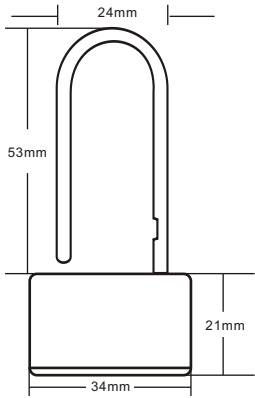

# LABELPRINT

Model number **HS006**

- **PACKING**  
500pcs into a carton  
Measure: 375\*235\*180mm  
Gross weight: 10 kgs  
Net weight: 9 kgs

◆ Model number **HS042**

- **PACKING**  
1000pcs into a carton  
Measure: 52\*20\*50mm  
Gross weight: 7.5 kgs  
Net weight: 6.8 kgs

# LABELPRINT

- ◆ Model number **HS03026** overall length: 260mm
- HS03032** overall length: 320mm
- HS03038** overall length: 380mm

• **PACKING**  
 1000pcs into a carton.  
 Measure: 290\*190\*400mm  
 Gross weight: 3.5kgs  
 Net weight: 3.0kgs

- ◆ Model number **HS036** overall length: 305mm
- HS136** overall length: 380mm
- HS536** overall length: 580mm

• **PACKING**  
 1000pcs into a carton.  
 Measure: 390\*185\*400mm  
 Gross weight: 5 kgs  
 Net weight: 4.2 kgs

# LABELPRINT

◆ Model number **HS4035** overall length: 350mm  
**HS4045** overall length: 450mm

• **PACKING**  
1000pcs into a carton.  
Measure: 455\*190\*360mm  
Gross weight: 5 kgs  
Net weight: 4.2 kgs